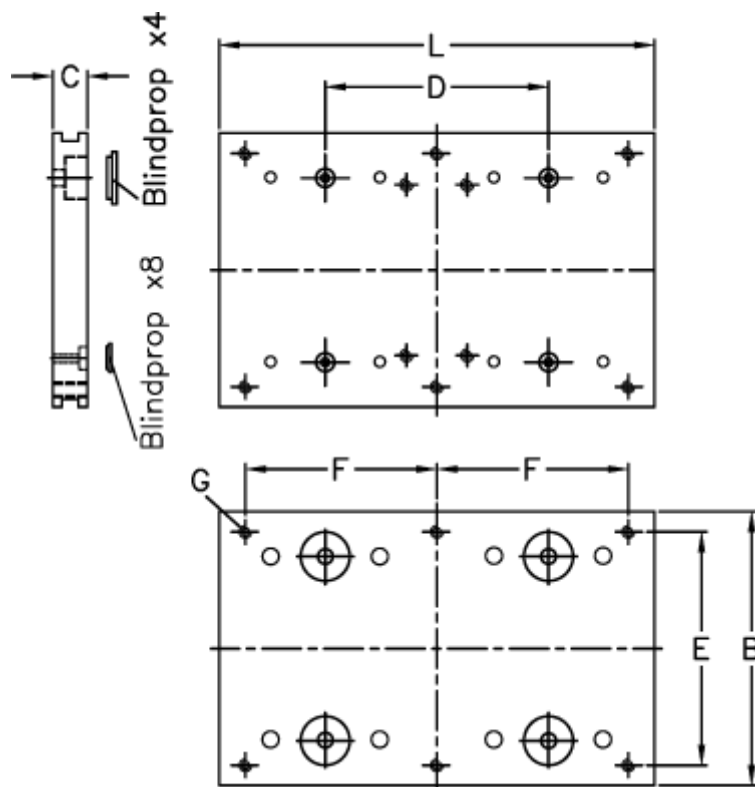

Article number: 057113044225

Description: Hepco GV3 carriage plate CP 44 34 L225

## Measures

B	= 116
C	= 14.50
d	= 153
E	= 96
F	= 206
For bearing	= 34
For slide	= M/NM 44
L	= 225

Threaded hole G = 4 x M8